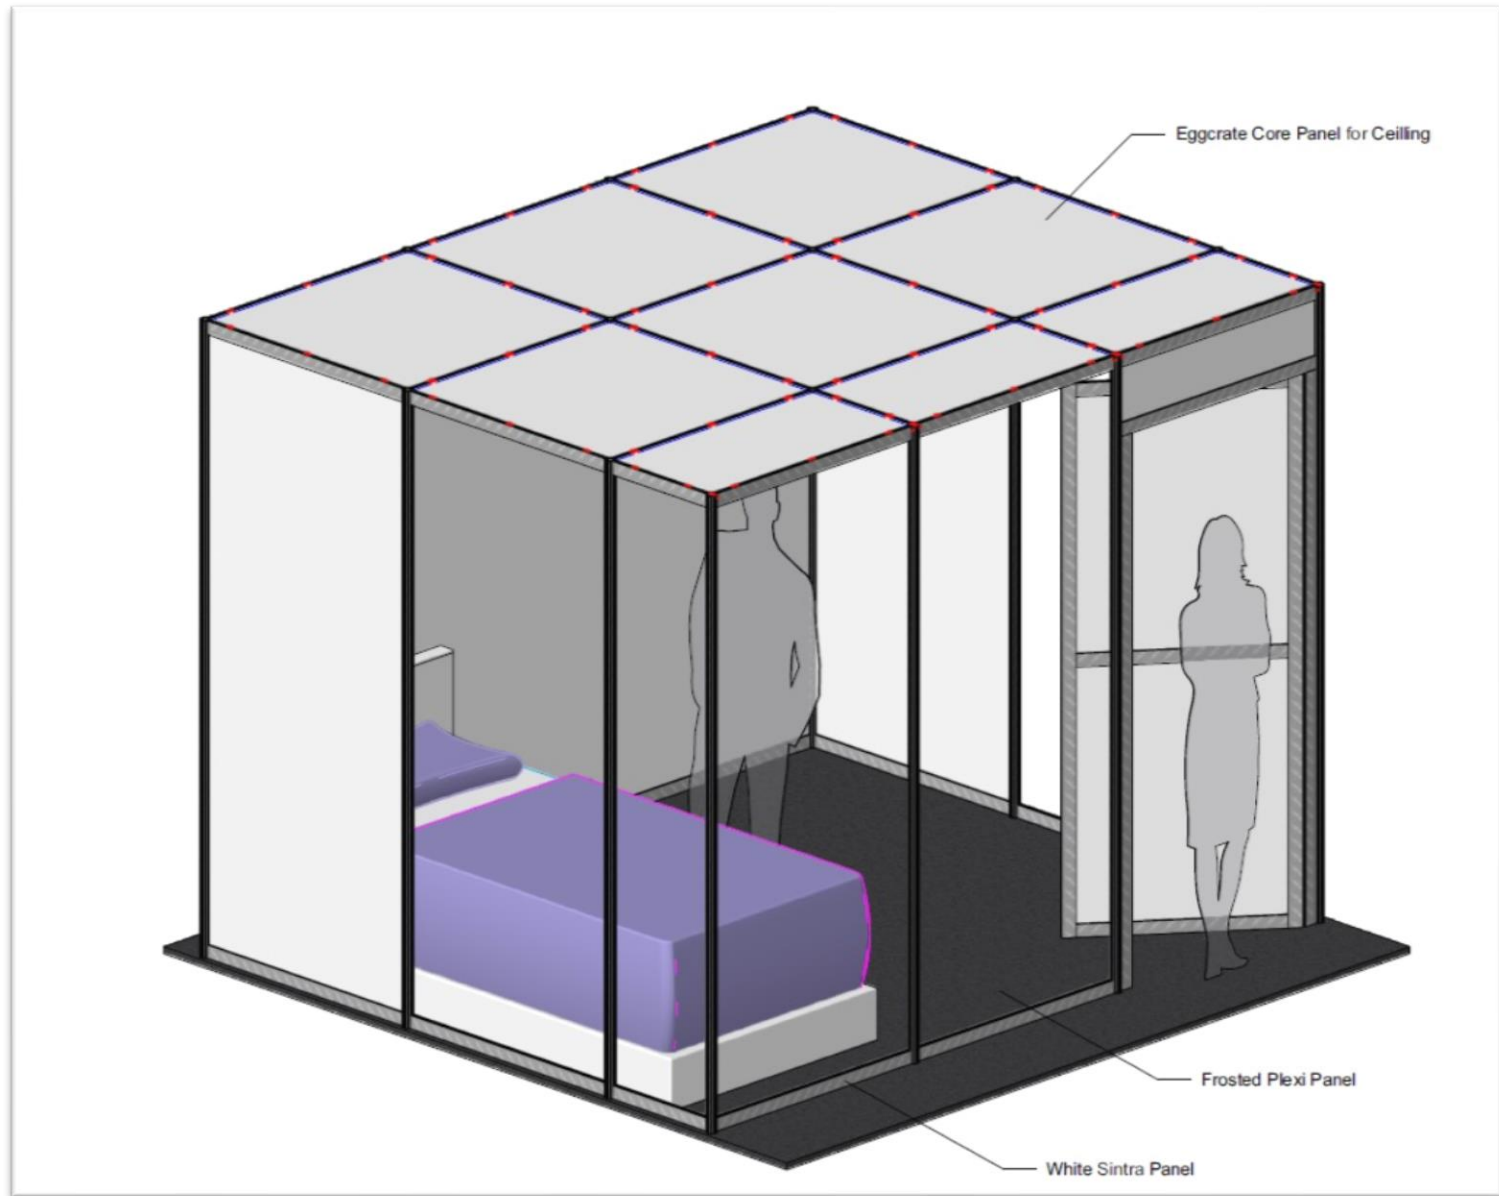

# Temporary Environments For the Healthcare Industry

A solution is the Expo-Profile lightweight aluminum modular system that can be combined with fabric, acrylic, metal, PVC, wood and glass.

The system can create temporary modular wall systems that are:

An Example of a  
10' x 10'  
Containment Room

Cut Away

An Example of a  
10' x 10'  
Containment Room  
Interior Options

# Front Elevation